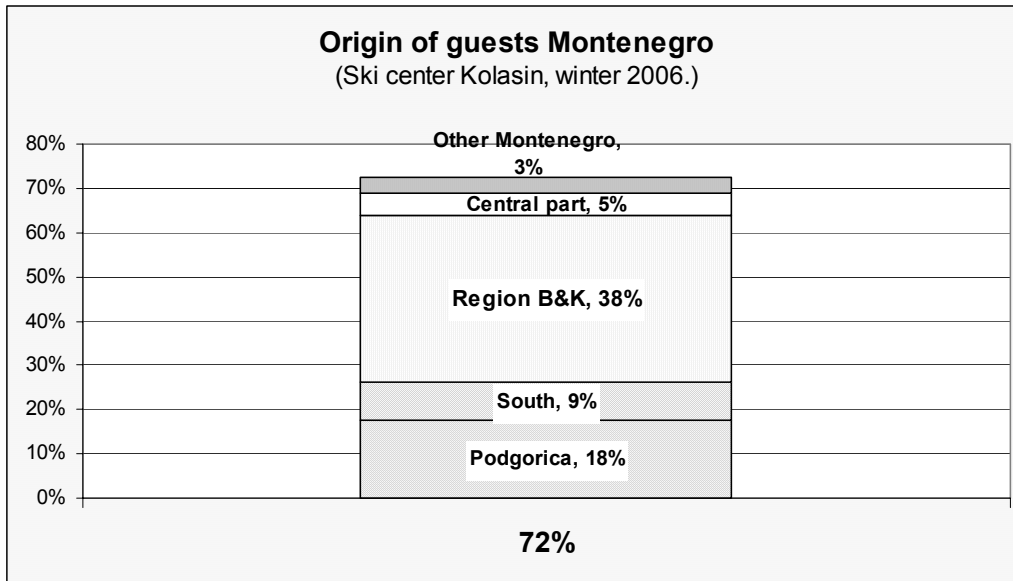

The total number of visitors counted on these 22 days was 6.794 persons. For the winter season 2005/06 this gives an estimate of about 20.000 to 23.000 visitors in the ski center (skiers and non-skiers). More than 90% of all visitors in the ski center are skiers.

The majority of guests who visit the Ski center are from Montenegro (72%).

91% of international visitors came from Albania.

The number of guest depends highly on the weather conditions and on the day of the week. The highest number of guests per day are registered on sunny weekend days (Maximum: 906 persons on Saturday February 4<sup>th</sup>).

The average number of guests on weekdays was 140, on weekend the average number was 375 guests per day.

Most Montenegrin guests were from region B & K (this is 52 % of all Montenegrins or 38% of total guests).

One third of the total numbers of visitors in the Ski center were children. The proportion of children is highest among visitors from the B & K region (40%). In all other segments guest segments children count for about 28%.