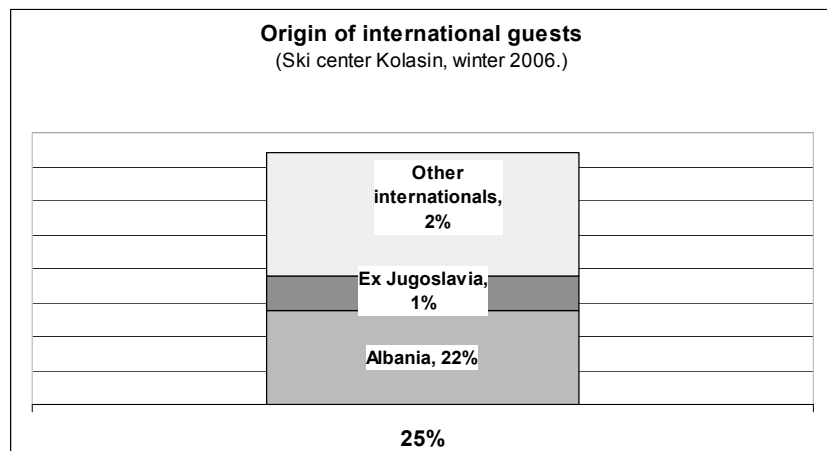

## Bjelasica & Komovi region Guest Census Winter 2006

During the winter season 2006 a guest census has been undertaken in the Ski center Jezerine, Kolašin

On 22 days between January 28<sup>th</sup> and March 19<sup>th</sup> guest were counted on the entrance between 9:30 and 12:30 hours. Usually only few visitors arrive at the Ski center after 12.30 hours.

The total number of visitors counted on these 22 days was 6.794 persons. For the winter season 2005/06 this gives an estimate of about 20.000 to 23.000 visitors in the ski center (skiers and non-skiers). More than 90% of all visitors in the ski center are skiers.

For the winter season 2005/06 there have been sold / provided:

- 136 season passes for free
- 180 season passes sold
- 7.491 one day ski passes (3.208 adults, 4.283 kids)
- 473 round-drives with the cableway (non skiers)

The majority of guests who visit the Ski center are from Montenegro (72%).

91% of international visitors came from Albania.

The number of guest depends highly on the weather conditions and on the day of the week. The highest number of guests per day are registered on sunny weekend days (Maximum: 906 persons on Saturday February 4<sup>th</sup>).