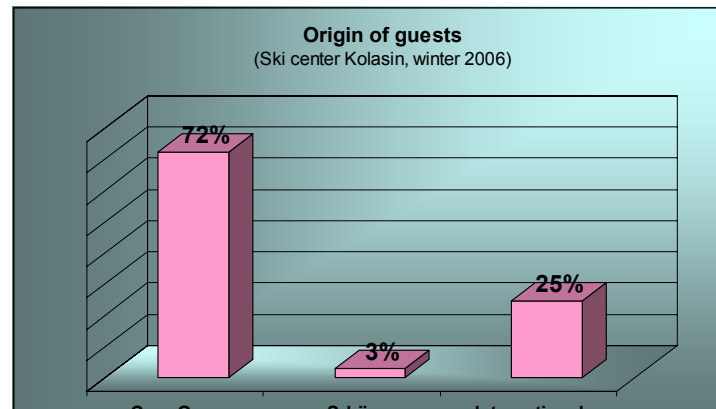

On 22 days between January 28th and March 19th guest were counted on the entrance between 9:30 and 12:30 hours. Usually only few visitors arrive at the Ski center after 12.30 hours.

The total number of visitors counted on these 22 days was 6.794 persons. For the winter season 2005/06 this gives an estimate of about 20.000 to 23.000 visitors in the ski center (skiers and non-skiers). More than 90% of all visitors in the ski center are skiers.

For the winter season 2005/06 there have been sold / provided:

- 136 season passes for free
- 180 season passes sold
- 7.491 one day ski passes (3.208 adults, 4.283 kids)
- 473 round-drives with the cableway (non skiers)

Table 1: Timetable counting per days

Date	Day	Weather condition	Number of visitors
January 28th	Saturday		621
January 29th	Sunday		710
February 3rd	Friday		319
February 4th	Saturday		906
February 5th	Sunday		333
February 8th	Wednesday		96
February 11th	Saturday		398
February 12th	Sunday		316
February 13th	Monday		115
February 18th	Saturday		416
February 19th	Sunday		300
February 21st	Tuesday		103
February 25th	Saturday		185
February 26th	Sunday		205
February 28th	Tuesday		137
March 4th	Saturday		433
March 5th	Sunday		156
March 6th	Monday		73
March 11th	Saturday		364
March 12th	Sunday		366
March 18th	Saturday		81
March 19th	Sunday		161
			6794

The majority of guests who visit the Ski center are from Montenegro (72%).